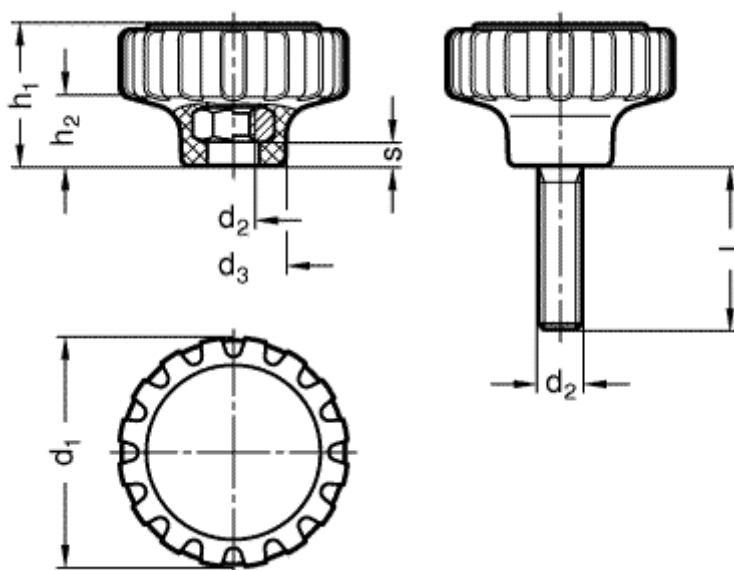

Article number: 201138007

Description: E+G Knurled knob  
GN 7336-42-M8-15-ST

## Measures

$d_1 = 42$   
 $d_2 = M 8$   
 $d_3 = 19$   
 $h_1 = 25$   
 $h_2 = 13$   
 $l = 15$   
 $s = 5$